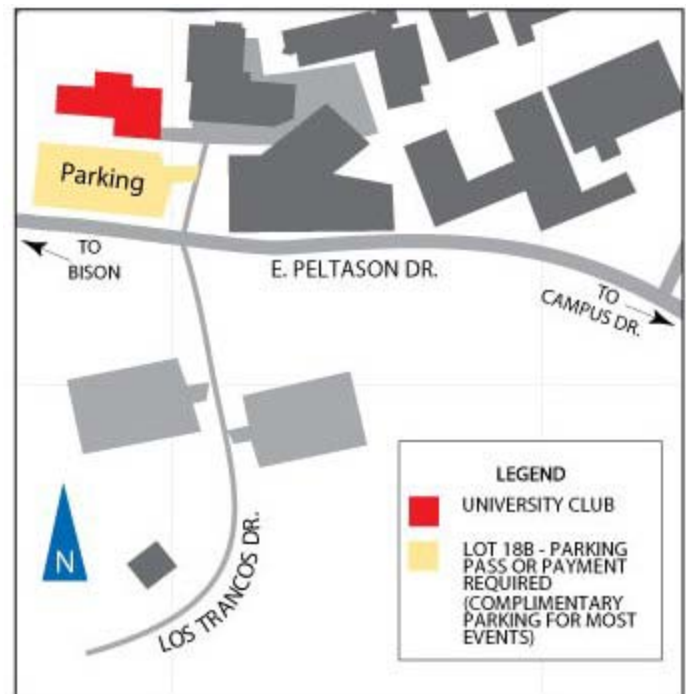

Driving Directions to the University Club at UC Irvine

If you are coming from NORTH of Irvine (Los Angeles area):

Take the 405 freeway south just past the 55 freeway. Take the Jamboree Road exit. Turn right onto Jamboree Road. Turn left onto Campus Drive. The campus will be a couple of miles ahead on the right.

If you are coming from EAST of Irvine (Riverside area):

Take the 91 freeway west to the 55 freeway south. Take the 55 freeway south to the 405 freeway south. Take the Jamboree Road exit. Turn right onto Jamboree Road. Turn left onto Campus Drive. The campus will be a couple of miles ahead on the right.

Parking for the University Club at UC Irvine

From Campus Drive (coming east from Jamboree Road noted above), turn right at the light at East Peltason Drive (not West Peltason Drive).

Follow E. Peltason Drive around the campus until you reach a stop sign with Los Trancos Drive to the left, and campus buildings to the right. Turn right, and make the first left into the parking lot for the University Club.

Parking is complimentary for most events unless otherwise instructed.

Directions to other frequently-used meeting and events venues can be found at merage.uci.edu/go/directions.