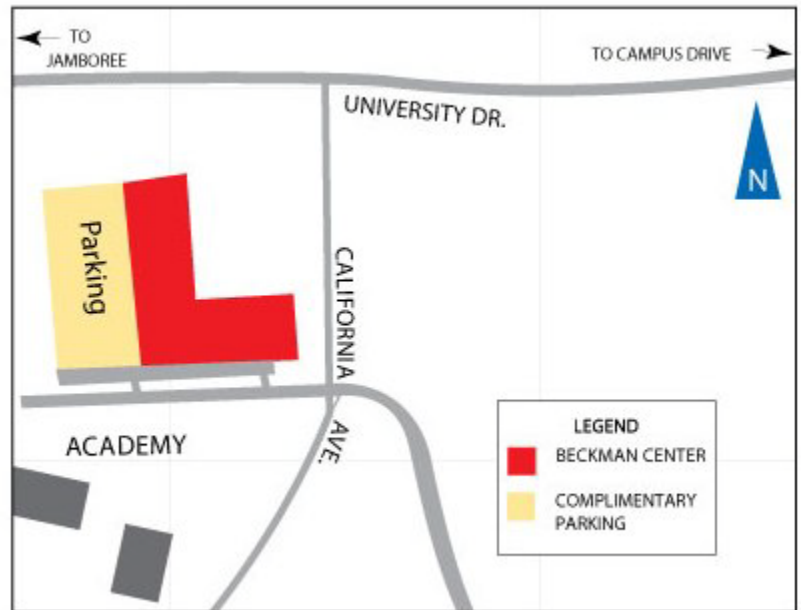

Driving Directions to the Beckman Center near the Campus of UC Irvine

100 Academy Way, Irvine, CA 92617
949.721.2200

If you are coming from NORTH of Irvine (Los Angeles area):

Take the 405 freeway south just past the 55 freeway. Take the Jamboree Road exit. Turn right onto Jamboree Road. Turn left onto Campus Drive. The campus will be a couple of miles ahead on the right.

If you are coming from EAST of Irvine (Riverside area):

Take the 91 freeway west to the 55 freeway south. Take the 55 freeway south to the 405 freeway south. Take the Jamboree Road exit. Turn right onto Jamboree Road. Turn left onto Campus Drive. The campus will be a couple of miles ahead on the right.

Parking for the Beckman Center

From Campus Drive (coming east from Jamboree Road noted above), turn right at the light at University Drive.

Turn left at the light at California Avenue.

Turn right onto Academy Way.

The Beckman Center will be on your right.

Parking is free; no permit is required.

Directions to other frequently-used meeting and events venues can be found at merage.uci.edu/go/directions.