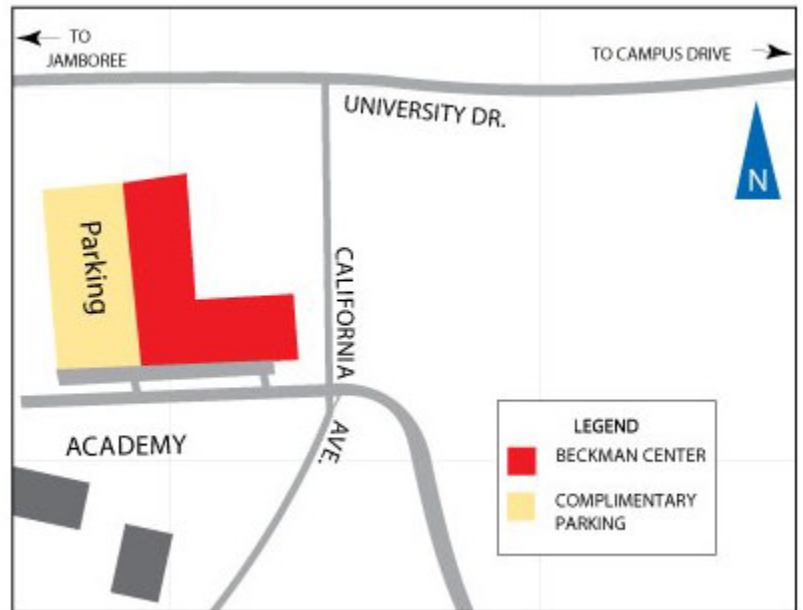

UCI Paul Merage School of Business

Driving Directions to the Beckman Center near the Campus of UC Irvine

100 Academy Way, Irvine, CA 92617
949.721.2200

If you are coming from NORTH of Irvine (Los Angeles area):

Take the 405 freeway north. Take the Jamboree Road exit. Turn left onto Jamboree Road. Turn left onto Campus Drive. The campus will be a couple of miles ahead on the right.

If you are coming from EAST of Irvine (Riverside area):

Parking for the Beckman Center

From Campus Drive (coming east from Jamboree Road noted above), turn right at the light at University Drive.

Turn left at the light at California Avenue.

Turn right onto Academy Way.

The Beckman Center will be on your right.

Parking is free; no permit is required.

Directions to other frequently-used meeting and events venues can be found at merage.uci.edu.